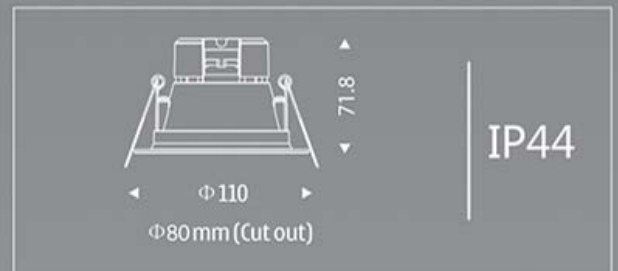

3.Gearbox

Integrated with driver.

4.Lens System

Made of optical polycarbonate ensure the stability with lens against color aging.

5.Flicker

Flicker free

2 Years Guarantee

 Suitable for indoor use