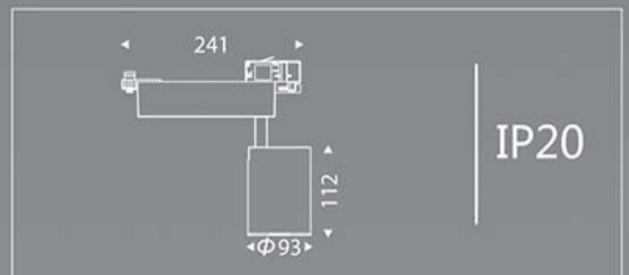

2 Years Guarantee