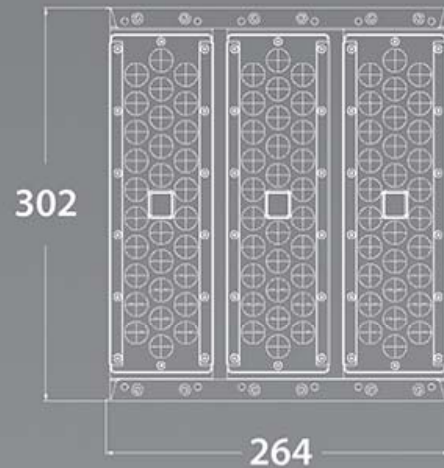

AAI - Figure
SPL - Highbay - 50 watt

Height	Evq,Emax	Angle:14.61deg	Diameter
1.219m	2377.37602lx		131.32cm
2m	883.413971lx		215.42cm
3m	392.442091lx		323.13cm
4m	220.834931lx		430.84cm
5m	141.322351lx		538.54cm
6m	98.151552lx		646.25cm
7m	72.111140lx		753.96cm
8m	55.218732lx		861.67cm
9m	43.624899lx		969.38cm
10m	35.335588lx		1077.09cm