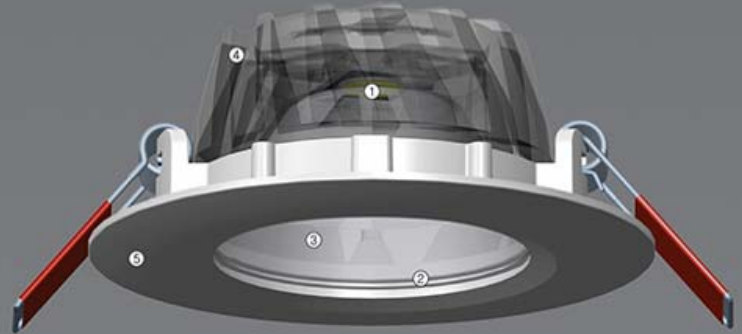

2 Years Guarantee

Mini Pro - 3 watt

IP44

IP44

IP44