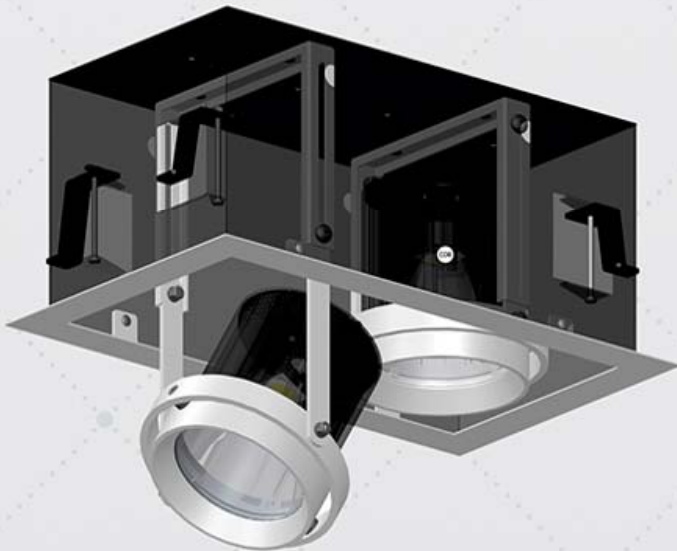

با اسکن کد QR
اطلاعات چراغ را همیشه
همراه داشته باشید

Module 111

Surface Mounted

2 Years Guarantee

Ceiling Recessed

Benefits

- True Retrofit replacement of AR111 40w
- High efficiency faceted lens to provide excellent visual comfort and same sparkling effects as Halogens
- Heatsink made of die cast aluminum to provide passive cooling
- No need for halogen electronic transformer with this module