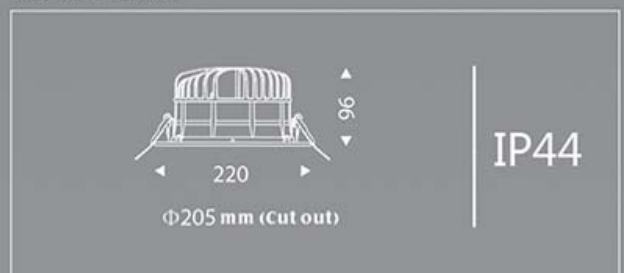

6.Flicker

Flicker free

ASPIRE - 25 watt

ASPIRE - 35 watt

ASPIRE - 45 watt

Suitable for indoor use

Protection level is IP44

Comply with CE certification