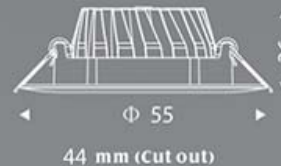

Mini Pro

1.LEDS

High-power LEDs on metal-core COB. Light colours : Warm White, Cool White.

2.Lens

Clear polycarbonate lens giving more efficient lumen out put than glass.

3.Reflector

High efficiency reflector, without any shadow, accurate angle, high lumen efficiency

4.Heatsink

Made of die-casting aluminum and designed in support of the heat dissipation function. The latest heat dissipation housing, with optimized heat dissipation structure, which facilitate the heat exchange quickly from aluminum alloy die casting housing to the air.

5.Rings

High pressure die casting aluminum ring. Gimbal / fixed ring available . IP44 rings available.

6.Flicker

Flicker free

Suitable for indoor use

IP44

Protection level is IP44

Comply with CE certification

High efficiency Reflector

High efficiency reflector

The electrical grade is class 2

CRI >> 90

Comply with SAA certification

2 Years Guarantee

Mini Pro - 3 watt

IP44

IP44

IP44