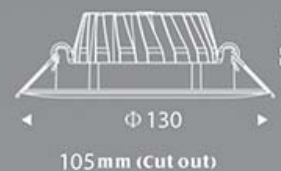

IP44

Mini Pro - 12 watt