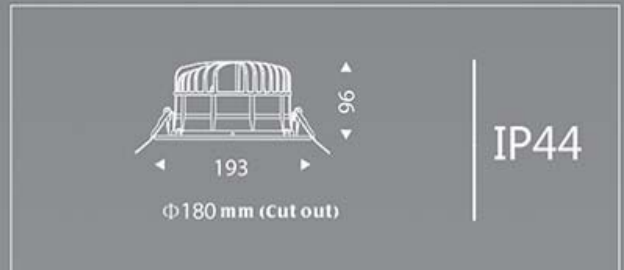

6.Flicker

Flicker free

ASPIRE - 25 watt

ASPIRE - 35 watt

ASPIRE - 45 watt

Suitable for indoor use

Protection level is IP44

Comply with CE certification