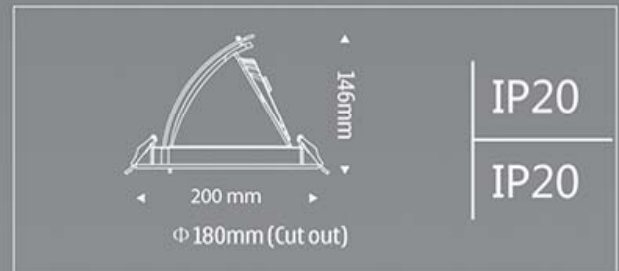

Flamingo

1.LEDS

High-power LEDs COB (chip on board) , offering high performance in an easy to use platform. Light colour: Warmwhite.

2.Housing

Made of die-casting aluminum and designed in support of the heat dissipation function. The latest heat dissipation housing, with optimized heat dissipation structure, which facilitates the heat exchange quickly from aluminum alloy die casting housing to the air.

3.Lens System

Made of clear glass. The special designed enable the fixture to constantly emit the smooth light, making the room look extraordinarily bright and comfortable up from the ceiling down to the floor.

4.Springs

Flush mounting detail: fixing for ceiling thicknesses of 10 - 20 mm .

5.Structure design

Housing and driver separated, with better heat dissipation, can effectively extend the lifespan for the light. Wallwasher type, can pull out to 75 degree.

6.Flicker

Flicker free

Suitable for indoor use

IP20

Protection level is IP20

Comply with CE certification

High efficiency Reflector

High efficiency reflector

The electrical grade is class 2

CRI >> 90

SAA

Comply with SAA certification