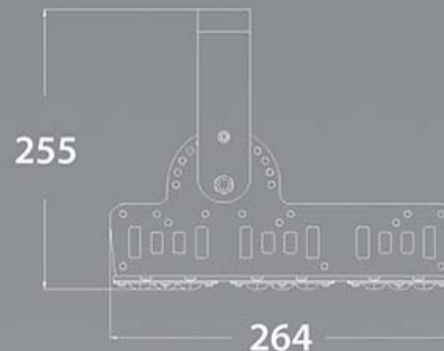

AAI - Figure
SPL - Highbay - 50 watt

Height	Evq,Emax	Angle:14.61deg	Diameter
1.219m	2377.37602lx		131.32cm
2m	883.413971lx		215.42cm
3m	392.442091lx		323.13cm
4m	220.834931lx		430.84cm
5m	141.322351lx		538.54cm
6m	98.151552lx		646.25cm
7m	72.111140lx		753.96cm
8m	55.218732lx		861.67cm
9m	43.624899lx		969.38cm
10m	35.335588lx		1077.09cm