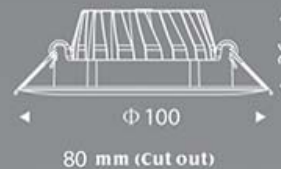

IP44

Mini Pro - 8 watt